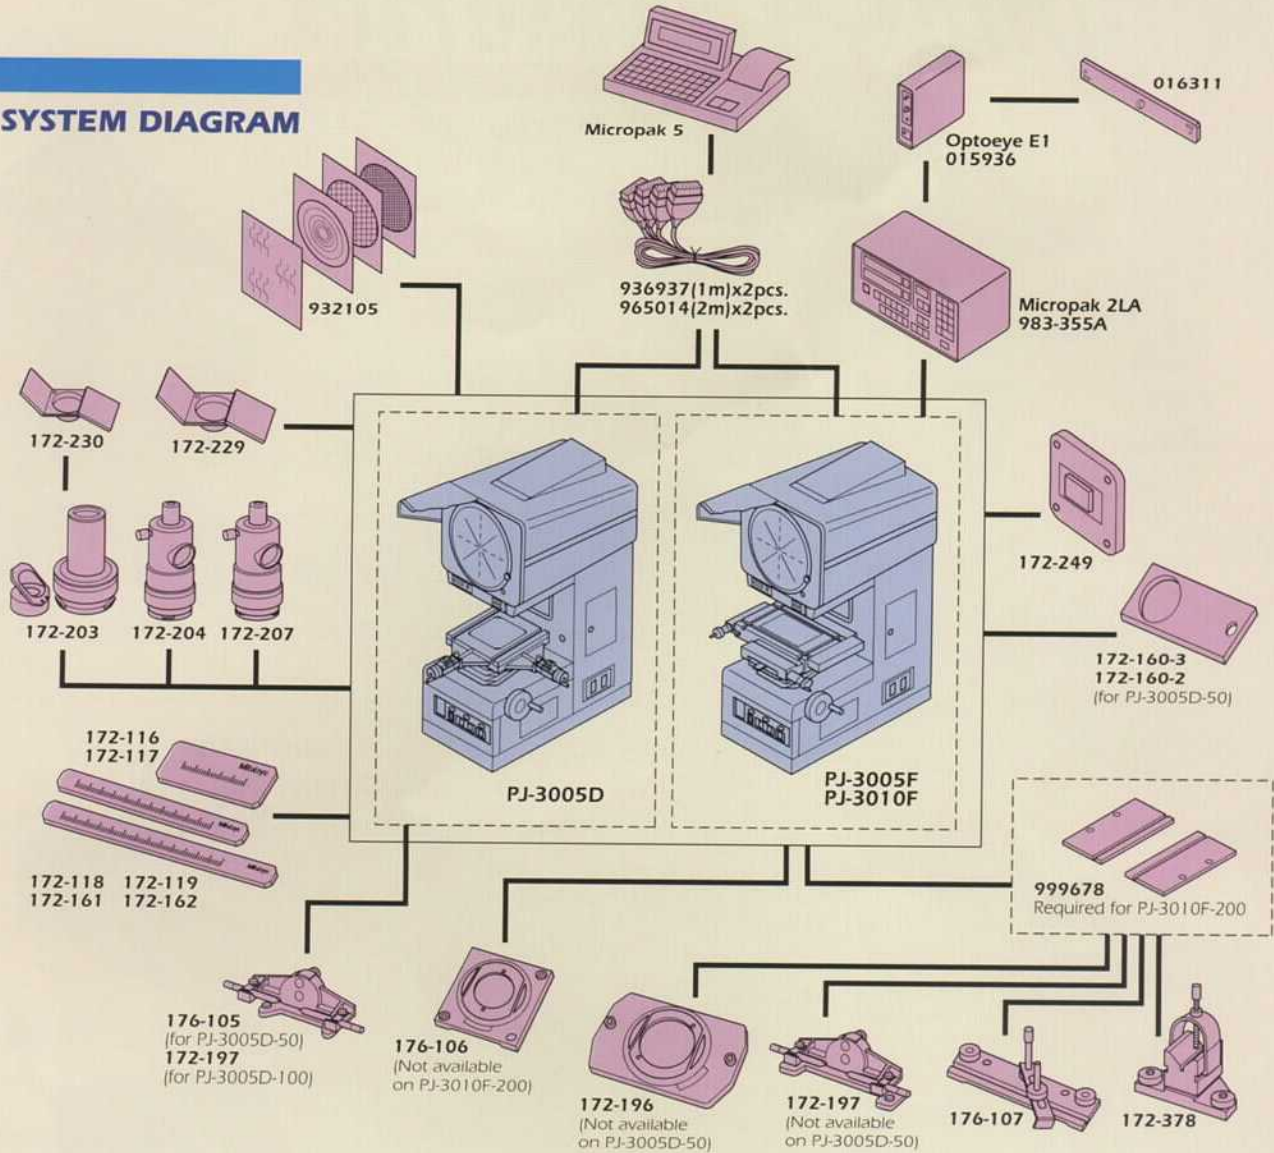

[Mitutoyo Pj300 Manual](#)

Note: Some optional accessories may not be available in U.S.

SYSTEM DIAGRAM

[Mitutoyo Pj300 Manual](#)

UK Company Profile Since 1980 Mitutoyo UK has earned a solid reputation in the metrology industry.. Protractor Screen Diameter 306mm; Erect-unreversed Image Digital display (XY/angle) For detailed information, refer to the leaflet No.. Mitutoyo in Europe Mitutoyo Europe promote coordination amongst the European Group Companies.